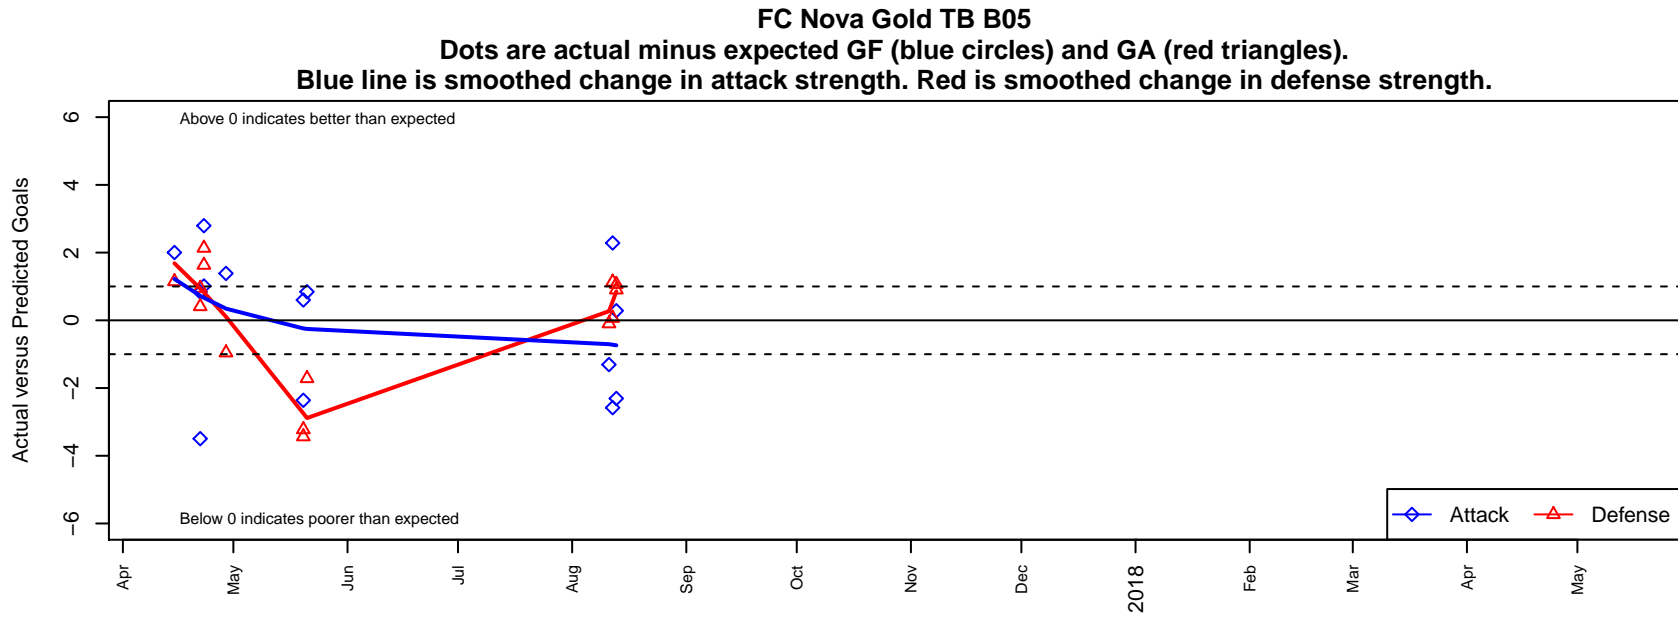

FC Nova Gold TB B05

FC Nova
Boise, ID
B05 total strength=1134
attack=5.3 defense=1.91

alt names used:
FC NOVA GOLD 05 – TB

Venues played:
2016 Spr Idaho D3 U12 North
2016 Performance Cup U12
2016 ID Directors Cup U12B Silver U12
2017 Les Schwab NW Cup U13 Premier (GOLI

**attack and defense variance (black dot)
relative to other teams
and top 10 in region**

**attack and defense rating
relative to others at age
and all opponents in last 13 months**

Performance relative to 13 month average